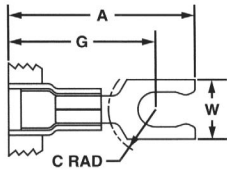

Locking Fork Terminals, Vinyl Insulated

- Funnel Entry
- Plastic Insulation Crimp

LISTED 587H CERTIFIED*

*Except PV18-10LFNB-3K.

PANDUIT® Part Number	Wire Range	Color Code	Max. Ins.	Stud Size	Dimensions (In.)				CA9 Series Crimp Die	CA-800 Series Crimp Die	Pieces Per Reel
					A	W	C	G			
PV18-6LFB-3K	22-18 .03 Stock	Red	.150	#6	.80	.27	.19	.60	CD9-1A	CD-800-1	3000
PV18-6LFWB-3K				#6	.82	.29	.19	.60			3000
PV18-8LFB-3K				#8	.86	.29	.23	.65			3000
PV18-10LFB-3K				#10	.86	.33	.23	.65			3000
PV18-10LFNB-3K				#10	.86	.29	.23	.65			3000
PV14-6LFB-3K	16-14 .03 Stock	Blue	.170	#6	.85	.25	.18	.63	CD9-2A	CD-800-2	3000
PV14-6LFWB-3K				#6	.85	.29	.18	.63			3000
PV14-8LFB-3K				#8	.92	.29	.23	.68			3000
PV14-10LFB-3K				#10	.92	.33	.23	.68			3000
PV10-6LFB-2K	12-10 .04 Stock	Yellow	.225	#6	1.02	.30	.21	.77	CD9-3B	CD-800-3	2000
PV10-8LFB-2K				#8	1.04	.30	.21	.77			2000
PV10-10LFB-2K				#10	1.04	.34	.21	.77			2000
PV10-14LFB-2K				1/4"	1.16	.46	.32	.88			2000

Order number of pieces required, in multiples of standard reel quantity. Prime items appear in **BOLD**.

Short Locking Fork Terminals, Vinyl Insulated

- Funnel Entry
- Plastic Insulation Crimp

LISTED 587H CERTIFIED

PANDUIT Part Number	Wire Range	Color Code	Max. Ins.	Stud Size	Dimensions (In.)				CA9 Series Crimp Die	CA-800 Series Crimp Die	Pieces Per Reel
					A	W	C	G			
PV18-5SLFB-3K	22-18 .03 Stock	Red	.150	#5	.72	.26	.19	.61	CD9-1A	CD-800-1	3000
PV18-6SLFB-3K				#6	.72	.27	.19	.61			3000
PV18-8SLFB-3K				#8	.77	.29	.23	.65			3000
PV18-10SLFB-3K				#10	.78	.33	.23	.65			3000
PV14-6SLFB-3K	16-14 .03 Stock	Blue	.170	#6	.75	.25	.19	.64	CD9-2A	CD-800-2	3000
PV14-8SLFB-3K				#8	.80	.29	.23	.68			3000
PV14-10SLFB-3K				#10	.81	.33	.23	.68			3000
PV14-14SLFB-3K				1/4"	.90	.44	.29	.74			3000
PV10-6SLFB-2K	12-10 .04 Stock	Yellow	.225	#6	.84	.25	.17	.73	CD9-3B	CD-800-3	2000
PV10-8SLFB-2K				#8	.90	.29	.22	.77			2000
PV10-10SLFB-2K				#10	.91	.33	.22	.77			2000