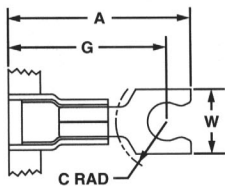

Locking Fork Terminals, Vinyl Insulated

- Funnel Entry
- Plastic Insulation Crimp

LISTED 587H CERTIFIED*

*Except PV18-10LFNB-3K.

PANDUIT® Part Number	Wire Range	Color Code	Max. Ins.	Stud Size	Dimensions (In.)				CA9 Series Crimp Die	CA-800 Series Crimp Die	Pieces Per Reel
					A	W	C	G			
PV18-6LFB-3K	22-18 .03 Stock	Red	.150	#6	.80	.27	.19	.60	CD9-1A	CD-800-1	3000
PV18-6LFWB-3K				#6	.82	.29	.19	.60			3000
PV18-8LFB-3K				#8	.86	.29	.23	.65			3000
PV18-10LFB-3K				#10	.86	.33	.23	.65			3000
PV18-10LFNB-3K				#10	.86	.29	.23	.65			3000
PV14-6LFB-3K	16-14 .03 Stock	Blue	.170	#6	.85	.25	.18	.63	CD9-2A	CD-800-2	3000
PV14-6LFWB-3K				#6	.85	.29	.18	.63			3000
PV14-8LFB-3K				#8	.92	.29	.23	.68			3000
PV14-10LFB-3K				#10	.92	.33	.23	.68			3000
PV10-6LFB-2K	12-10 .04 Stock	Yellow	.225	#6	1.02	.30	.21	.77	CD9-3B	CD-800-3	2000
PV10-8LFB-2K				#8	1.04	.30	.21	.77			2000
PV10-10LFB-2K				#10	1.04	.34	.21	.77			2000
PV10-14LFB-2K				1/4"	1.16	.46	.32	.88			2000

Order number of pieces required, in multiples of standard reel quantity. Prime items appear in **BOLD**.

Short Locking Fork Terminals, Vinyl Insulated

- Funnel Entry
- Plastic Insulation Crimp

LISTED 587H CERTIFIED

PANDUIT Part Number	Wire Range	Color Code	Max. Ins.	Stud Size	Dimensions (In.)				CA9 Series Crimp Die	CA-800 Series Crimp Die	Pieces Per Reel
					A	W	C	G			
PV18-5SLFB-3K	22-18 .03 Stock	Red	.150	#5	.72	.26	.19	.61	CD9-1A	CD-800-1	3000
PV18-6SLFB-3K				#6	.72	.27	.19	.61			3000
PV18-8SLFB-3K				#8	.77	.29	.23	.65			3000
PV18-10SLFB-3K				#10	.78	.33	.23	.65			3000
PV14-6SLFB-3K	16-14 .03 Stock	Blue	.170	#6	.75	.25	.19	.64	CD9-2A	CD-800-2	3000
PV14-8SLFB-3K				#8	.80	.29	.23	.68			3000
PV14-10SLFB-3K				#10	.81	.33	.23	.68			3000
PV14-14SLFB-3K				1/4"	.90	.44	.29	.74			3000
PV10-6SLFB-2K	12-10 .04 Stock	Yellow	.225	#6	.84	.25	.17	.73	CD9-3B	CD-800-3	2000
PV10-8SLFB-2K				#8	.90	.29	.22	.77			2000
PV10-10SLFB-2K				#10	.91	.33	.22	.77			2000